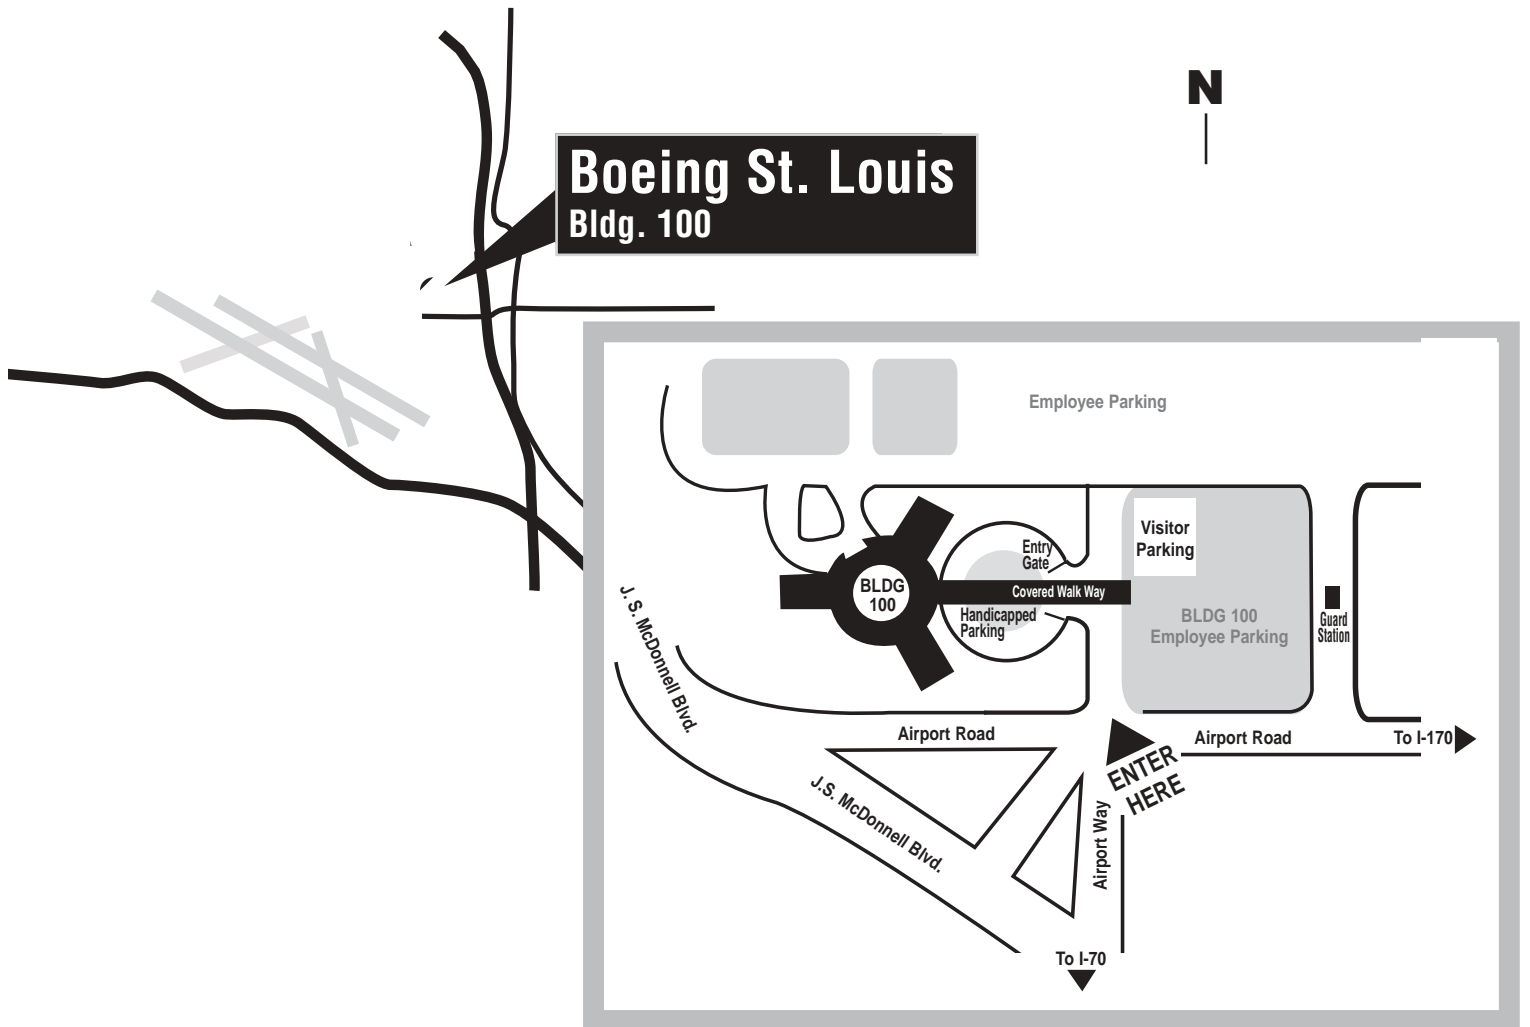

## Prologue Room

**From HWY 70:** Exit Hwy 170 North, exit Airport Road; turn left onto Airport Road. Turn right at third signal light into Main Entrance. The Prologue Room is in Bldg 100.

**From HWY 270:** Exit Hwy 170 South; exit Airport Road; turn right onto Airport Road. Turn right at second signal light into Main Entrance. The Prologue Room is in Bldg 100.

**From Lindbergh Blvd:** Turn east on McDonnell Blvd; turn left onto Airport Road. Turn left at first signal light into Main Entrance. The Prologue Room is in Bldg 100.